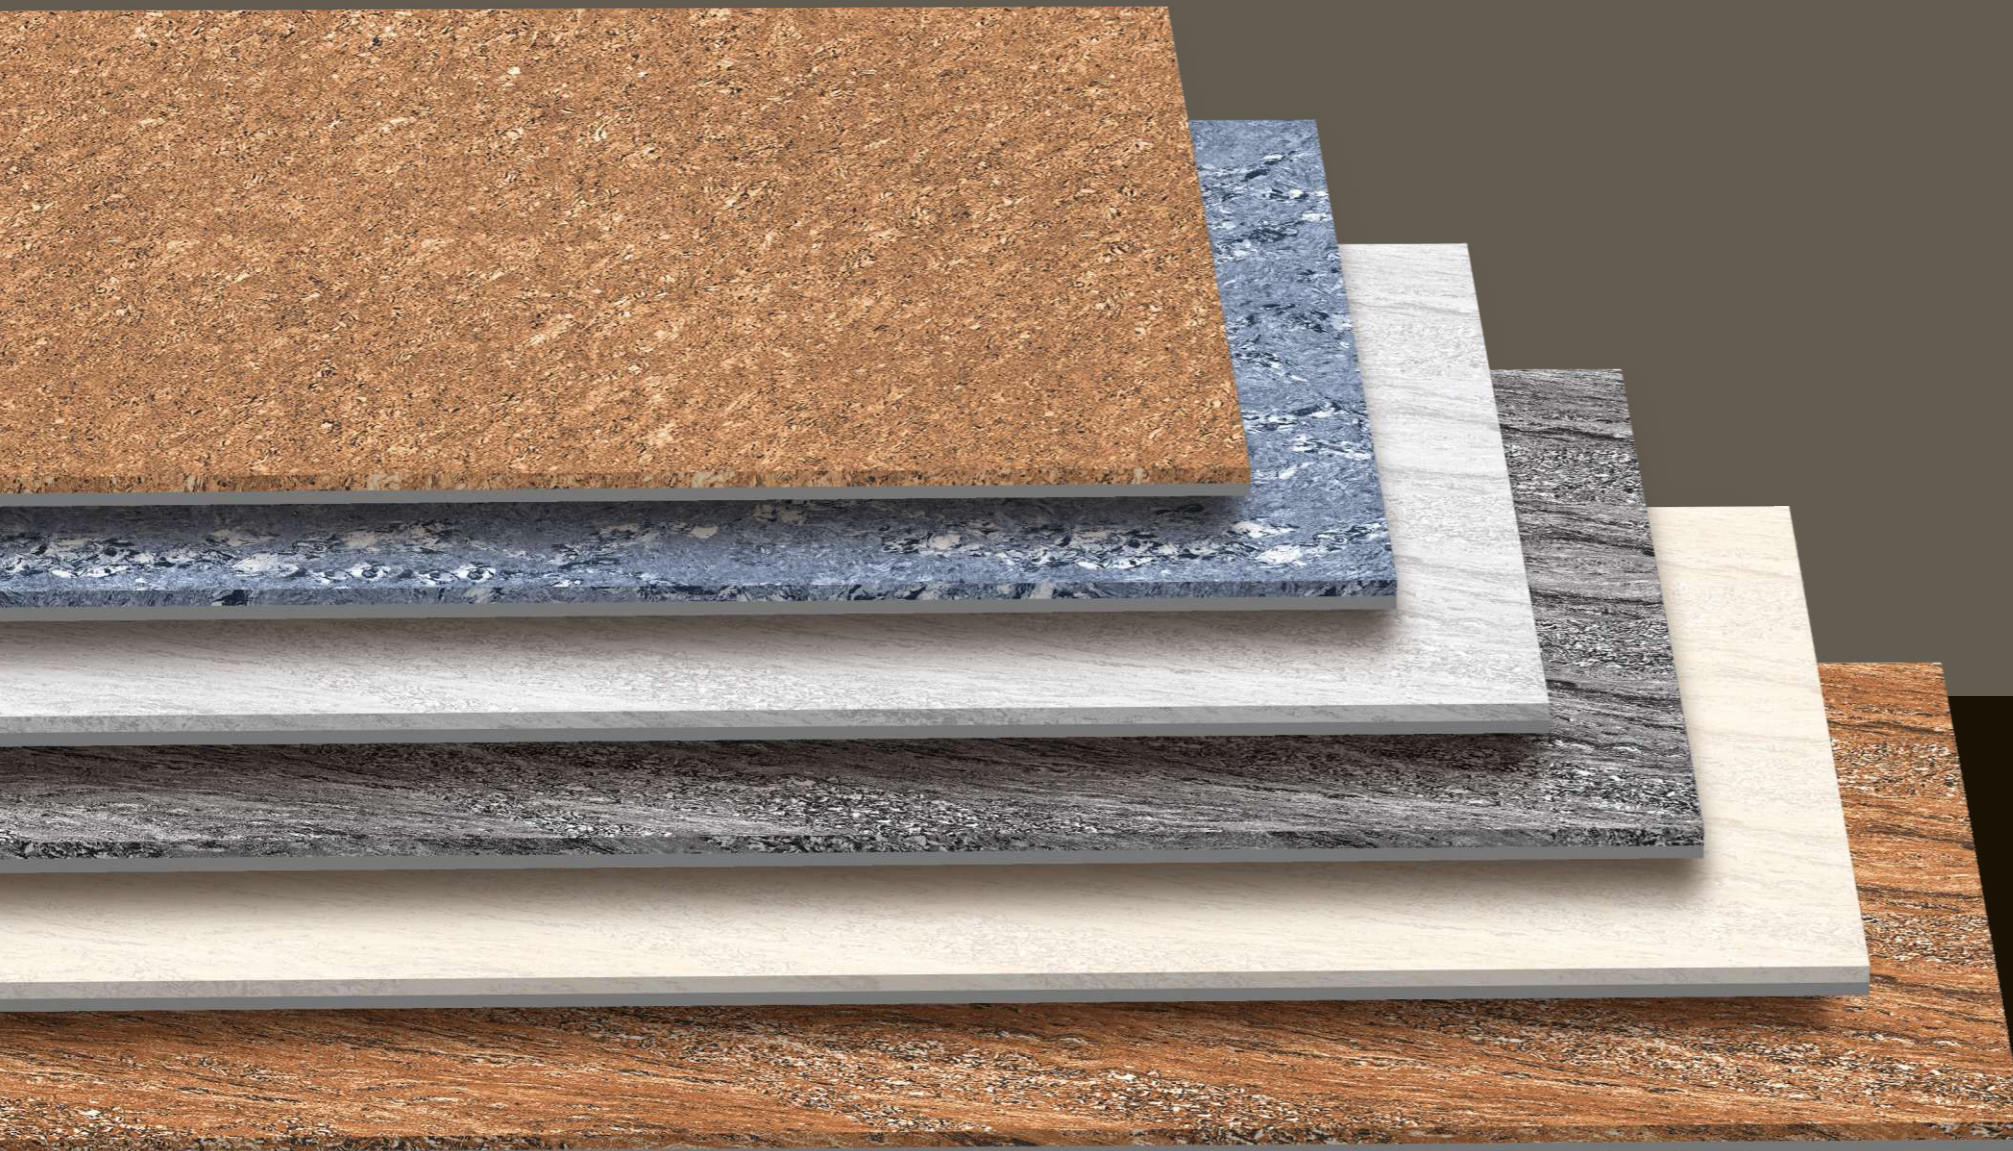

DOUBLE CHARGE

600x1200mm
Glossy Surface

The traces left by the passage of time and daily life create an authentic connection between the architecture of a space and its history. Inspired by the aesthetics of decaying plaster, the Polished surface tile collection that brings together memories of past times and contemporary stylistic trends.