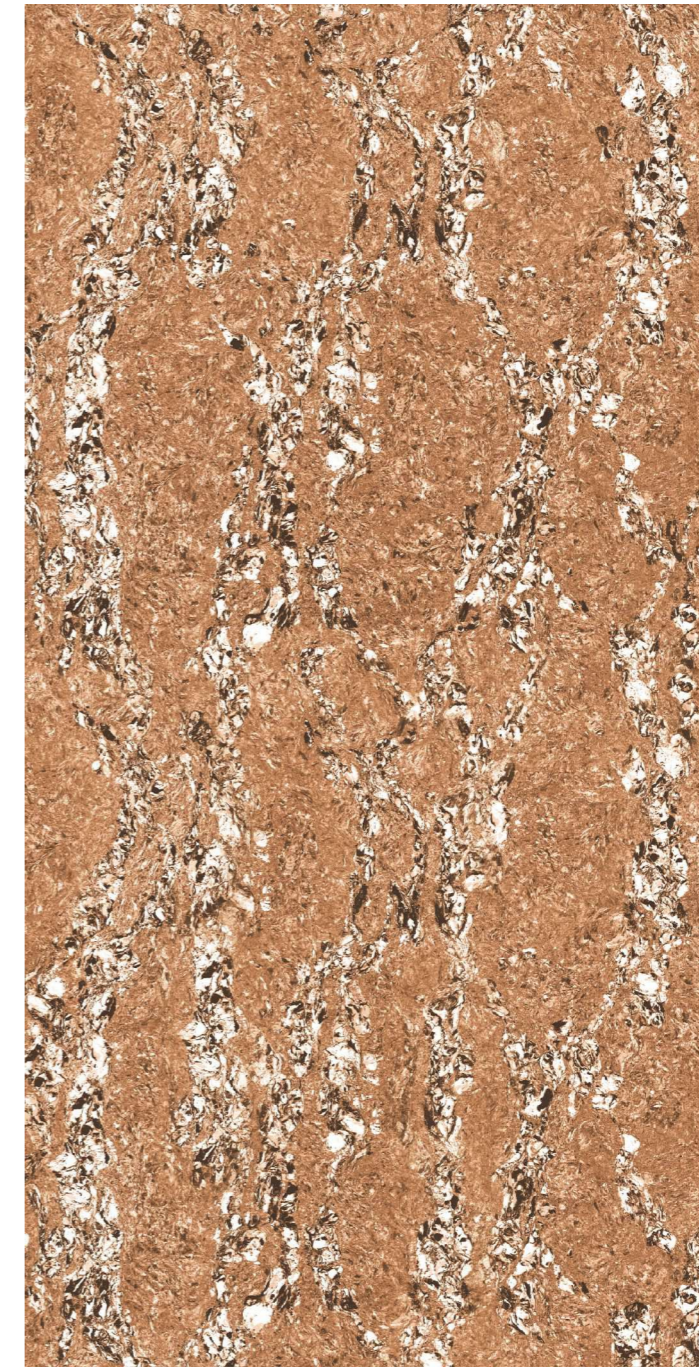

AVAILABLE SIZE :
600x1200mm
(2'x4')

FINISH :
Polished Surface

INFORMATION

AVAILABLE SIZE :
600x1200mm
(2'x4')

FINISH :
Polished Surface

FANAL RIVER BROWN

INFORMATION

AVAILABLE SIZE :
600x1200mm
(2'x4')