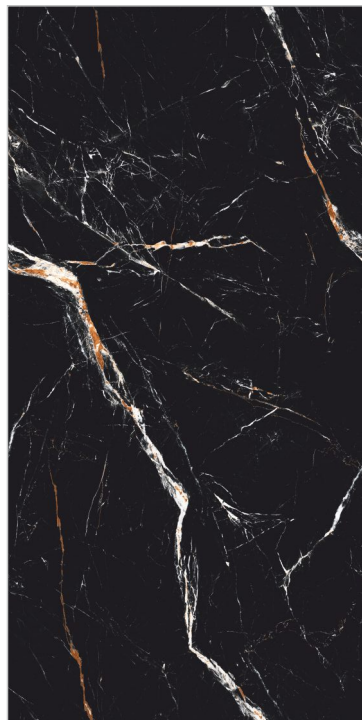

ESTRADA BLACK
60X120cm (23.62"x47.24")

FERRO BLACK
60X120cm (23.62"x47.24")

GALAXY BLACK
60X120cm (23.62"x47.24")

JADE BLACK
60X120cm (23.62"x47.24")

SAINT LAURENT
60X120cm (23.62"x47.24")

THARCOAL BLACK
60X120cm (23.62"x47.24")