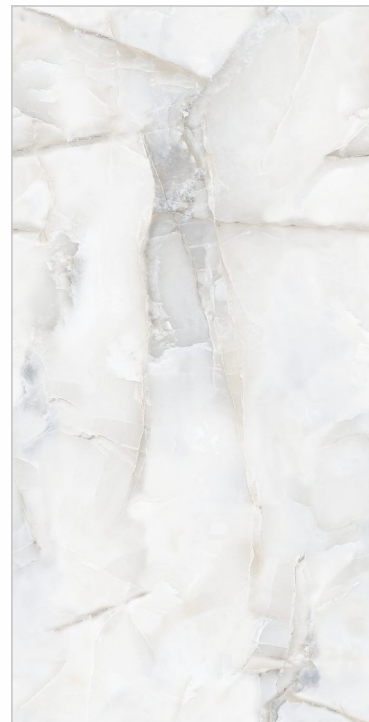

80x80cm / 31.49"x31.49"

60x120cm / 23.62"x47.24"
60x60cm / 23.62"x23.62"
30x60cm / 11.81"x23.62"

Armani Grey Light \ 60x120cm \ Glossy Surface

Design Name :
AQUARIUS ONYX GREY

Glazed Porcelain Tiles

60X120cm
(23.62"x47.24")