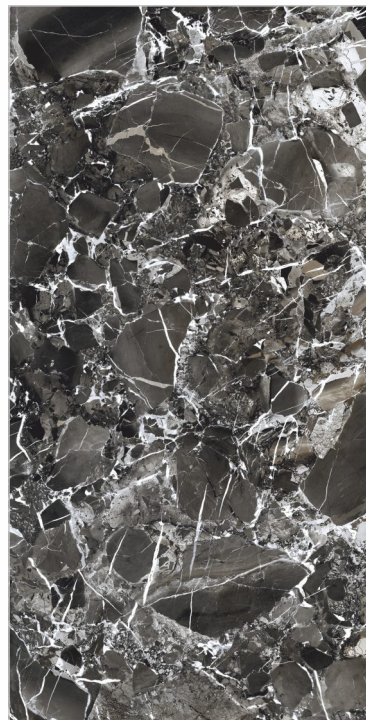

NERO MARQUIN
60X120cm (23.62"x47.24")