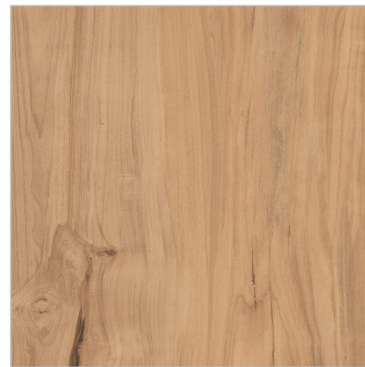

Design Name:

LEGACY OAK BROWN

Glazed Porcelain Tiles

60X120cm
(23.62"x47.24")

60X60cm
(23.62"x23.62")

30X60cm
(11.81"x23.62") Matt

AVAILABLE SIZES & SURFACES

- Anti-Slip Surface
- R10 Surface
- R9 Surface
- R11 Surface