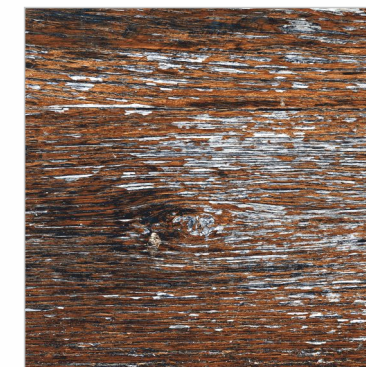

Glazed Porcelain Tiles

60X120cm
(23.62"x47.24")

60X60cm
(23.62"x23.62")

30X60cm
(11.81"x23.62") Matt

AVAILABLE SIZES & SURFACES

- Anti-Slip Surface
- R9 Surface
- R10 Surface
- R11 Surface

Design Name :
OAK WOOD BROWN

Glazed Porcelain Tiles

60X120cm
(23.62"x47.24")

60X60cm
(23.62"x23.62")

30X60cm
(11.81"x23.62") Matt

AVAILABLE SIZES & SURFACES

- Anti-Slip Surface
- R9 Surface
- R10 Surface
- R11 Surface

Design Name:

ONYX HEILO