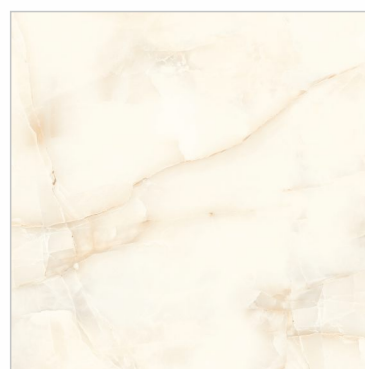

80x80cm / 31.49"x31.49"

60x120cm / 23.62"x47.24"
60x60cm / 23.62"x23.62"
30x60cm / 11.81"x23.62"

S-154 \ 60x120cm \ Glossy Surface

Design Name :
RIVA IVORY

Glazed Porcelain Tiles

60X120cm
(23.62"x47.24")

60X60cm
(23.62"x23.62")