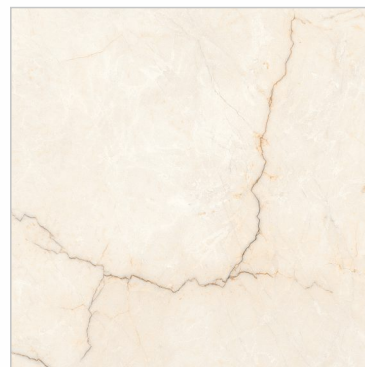

100x100cm / 39.37"x39.37"
120x120cm / 47.24"x47.24"

Design Name :

ACERO BEIGE

Glazed Porcelain Tiles

60X120cm
(23.62"x47.24")

60X60cm
(23.62"x23.62")

30X60cm
(11.81"x23.62") Matt

AVAILABLE SIZES & SURFACES