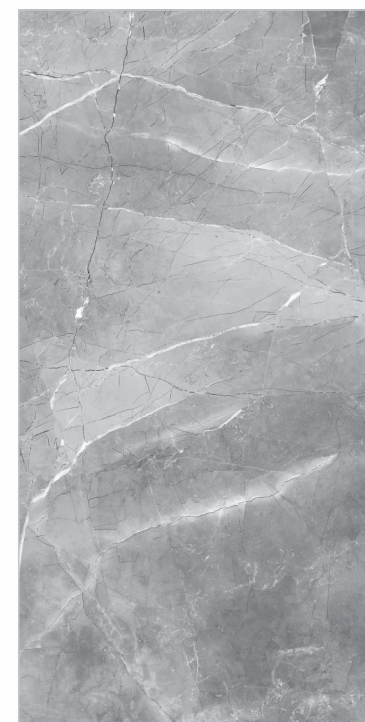

Design Name :
ERATO GREY

Glazed Porcelain Tiles

60X120cm
(23.62"x47.24")