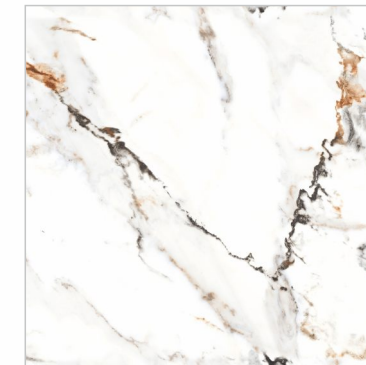

60X60cm
(23.62"x23.62")