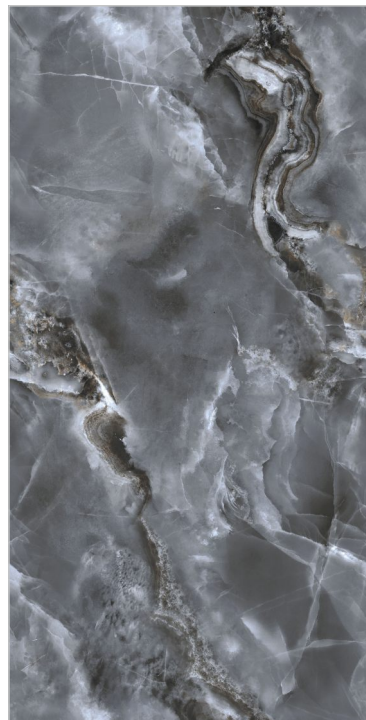

High Gloss Surface

AMBRATO GREEN
60X120cm (23.62"x47.24")

BLACK PANDA
60X120cm (23.62"x47.24")

EDONYX AQUA
60X120cm (23.62"x47.24")

EDONYX BLACK
60X120cm (23.62"x47.24")

EDONYX GREY
60X120cm (23.62"x47.24")