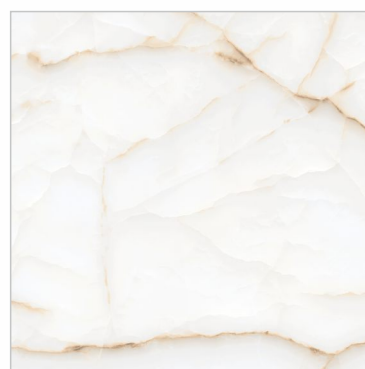

Design Name:

SKY ONYX_ID

Glazed Porcelain Tiles

60X120cm
(23.62"x47.24")

60X60cm
(23.62"x23.62")

30X60cm
(11.81"x23.62") Matt

AVAILABLE SIZES & SURFACES

- Glossy Surface
- Anti-Slip Surface
- R10 Surface
- Carving Surface
- R9 Surface
- R11 Surface
- Satin Surface