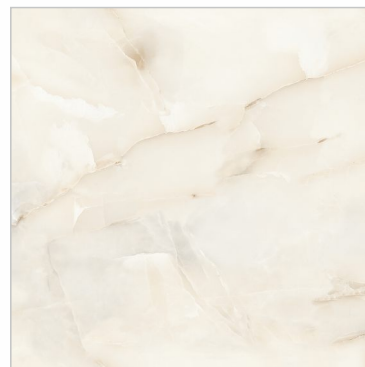

30X60cm
(11.81"x23.62") Matt

AVAILABLE SIZES & SURFACES

- Satin Surface
- R9 Surface
- R11 Surface
- Anti-Slip Surface
- R10 Surface

Design Name:
KELOSA BEIGE

Glazed Porcelain Tiles

60X120cm
(23.62"x47.24")