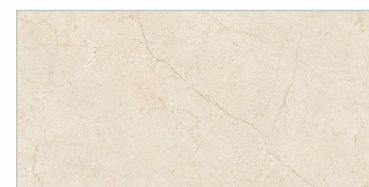

30X60cm
(11.81"x23.62") Matt

AVAILABLE SIZES & SURFACES

- Glossy Surface
- Carving Surface
- Satin Surface
- Anti-Slip Surface
- R9 Surface
- R10 Surface
- R11 Surface