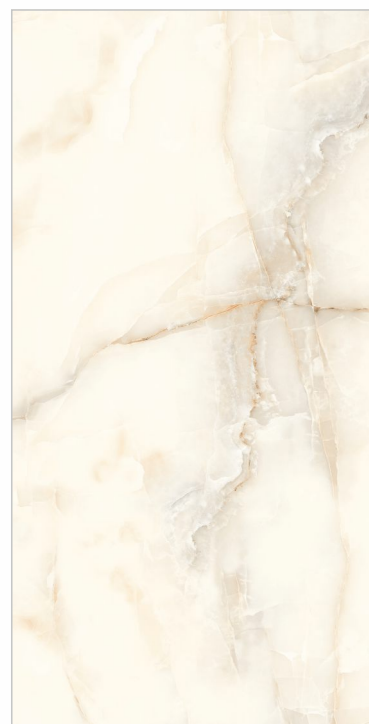

80x80cm / 31.49"x31.49"

60x120cm / 23.62"x47.24"
60x60cm / 23.62"x23.62"
30x60cm / 11.81"x23.62"

S-154 \ 60x120cm \ Glossy Surface

Design Name :
RIVA IVORY

Glazed Porcelain Tiles

60X120cm
(23.62"x47.24")

60X60cm
(23.62"x23.62")