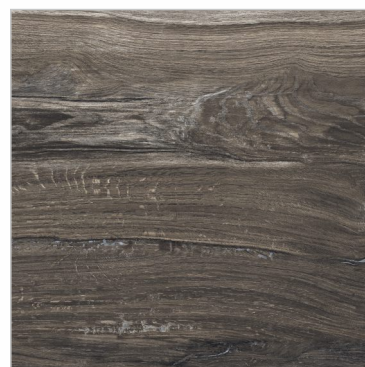

60X60cm
(23.62"x23.62")