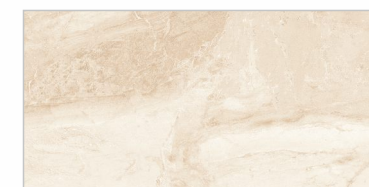

30X60cm
(11.81"x23.62") Matt

AVAILABLE SIZES & SURFACES

- Glossy Surface
- Carving Surface
- Satin Surface
- Anti-Slip Surface
- R9 Surface
- R10 Surface
- R11 Surface