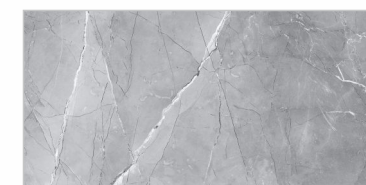

Design Name :
ERATO GREY

Glazed Porcelain Tiles

60X120cm
(23.62"x47.24")

60X60cm
(23.62"x23.62")

30X60cm
(11.81"x23.62") Matt

AVAILABLE SIZES & SURFACES

- Glossy Surface
- Anti-Slip Surface
- R10 Surface
- Satin Surface
- R9 Surface
- R11 Surface