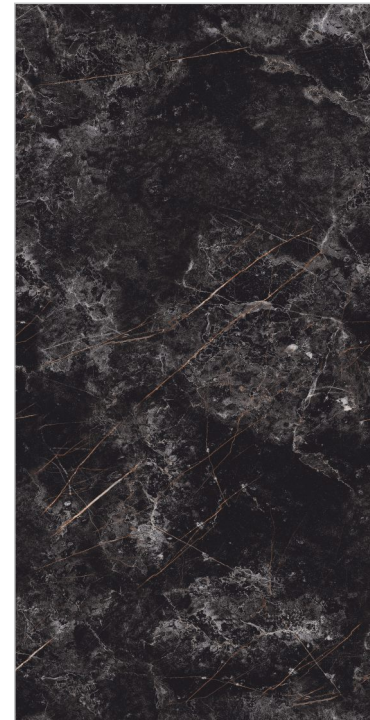

JADE BLACK
60X120cm (23.62"x47.24")