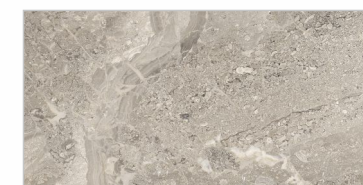

30X60cm
(11.81"x23.62") Matt