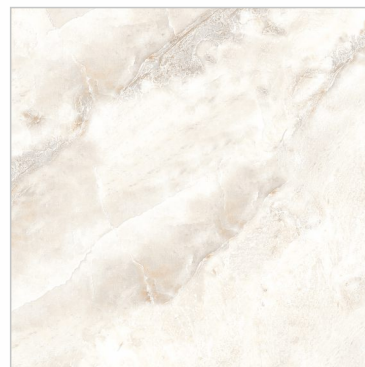

60X60cm
(23.62"x23.62")