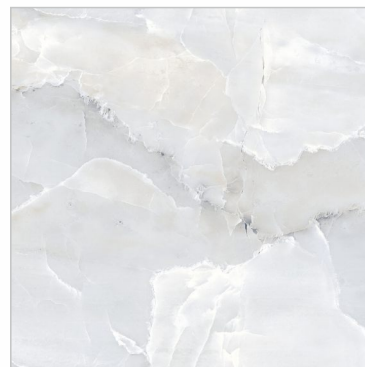

60X60cm
(23.62"x23.62")