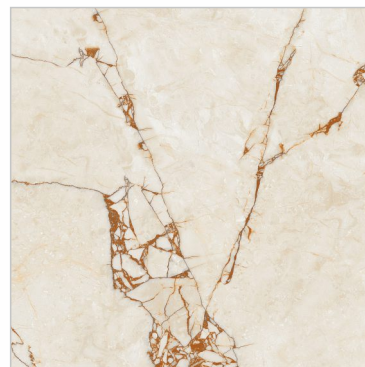

60X60cm
(23.62"x23.62")