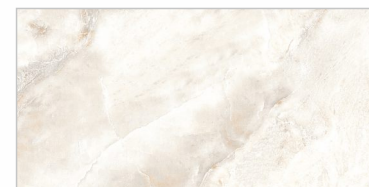

Design Name:
S-154

Glazed Porcelain Tiles

60X120cm
(23.62"x47.24")

60X60cm
(23.62"x23.62")

30X60cm
(11.81"x23.62") Matt

AVAILABLE SIZES & SURFACES

- Glossy Surface
- Carving Surface
- Satin Surface
- Anti-Slip Surface
- R9 Surface
- R10 Surface
- R11 Surface