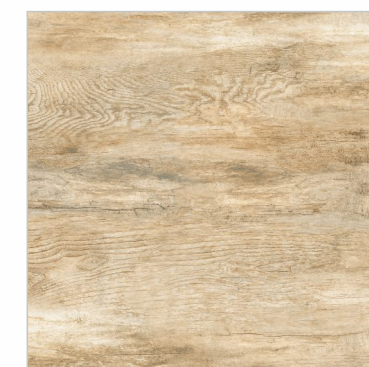

60X60cm
(23.62"x23.62")