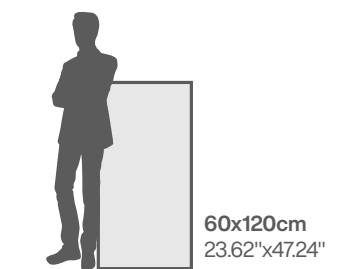

High Gloss Surface