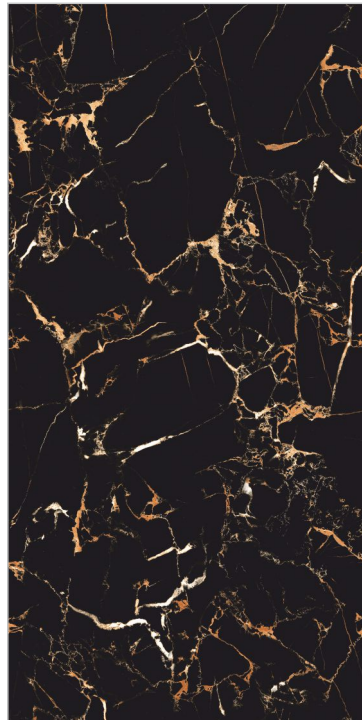

GALAXY BLACK
60X120cm (23.62"x47.24")