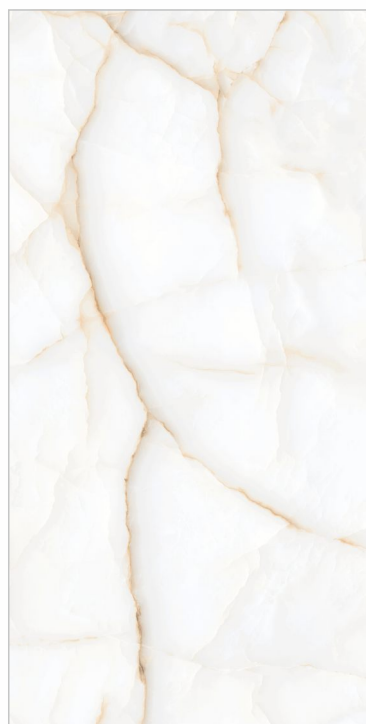

Design Name:

SKY ONYX_ID

Glazed Porcelain Tiles

60X120cm
(23.62"x47.24")

60X60cm
(23.62"x23.62")

30X60cm
(11.81"x23.62") Matt

AVAILABLE SIZES & SURFACES

- Glossy Surface
- Anti-Slip Surface
- R10 Surface
- Carving Surface
- R9 Surface
- R11 Surface
- Satin Surface