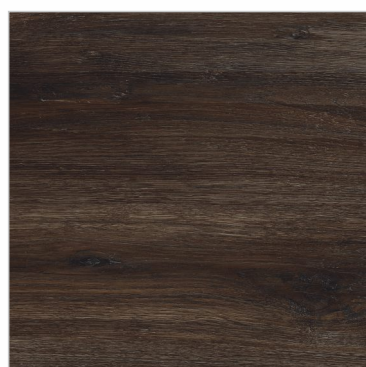

80x80cm / 31.49"x31.49"

60x120cm / 23.62"x47.24"
60x60cm / 23.62"x23.62"
30x60cm / 11.81"x23.62"

Axis Grey \ 80x80cm \ Glossy Surface

Design Name :
AZZARO BROWN

Glazed Porcelain Tiles

60X120cm
(23.62"x47.24")