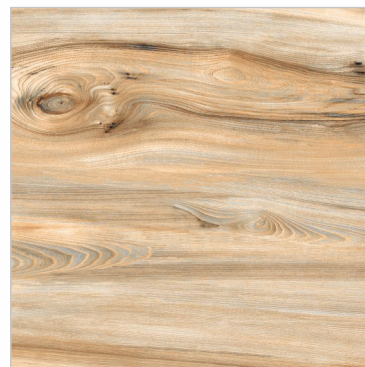

60X60cm
(23.62"x23.62")

30X60cm
(11.81"x23.62")
Matt

AVAILABLE SIZES & SURFACES

- Glossy Surface
- Anti-Slip Surface
- R10 Surface
- Satin Surface
- R9 Surface
- R11 Surface

Kelosa Beige \ 120x120cm \ Glossy Surface

Design Name :
KING WOOD ANTIQUE

Glazed Porcelain Tiles

60X120cm
(23.62"x47.24")

60X60cm
(23.62"x23.62")

30X60cm
(11.81"x23.62") Matt

AVAILABLE SIZES & SURFACES

- Satin Surface
- Anti-Slip Surface
- R9 Surface
- R10 Surface
- R11 Surface