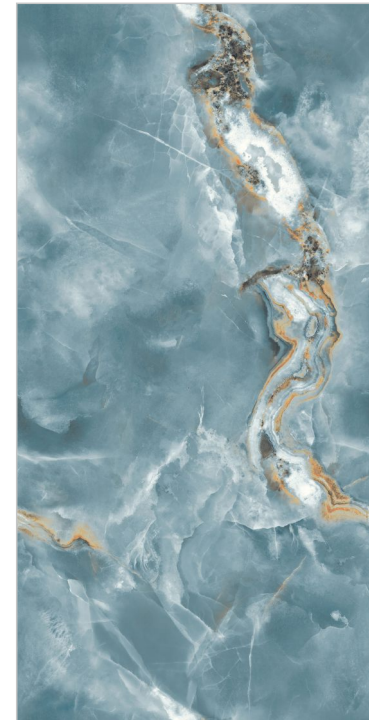

High Gloss Surface

AMBRATO GREEN
60X120cm (23.62"x47.24")

BLACK PANDA
60X120cm (23.62"x47.24")

EDONYX AQUA
60X120cm (23.62"x47.24")

EDONYX BLACK
60X120cm (23.62"x47.24")

EDONYX GREY
60X120cm (23.62"x47.24")