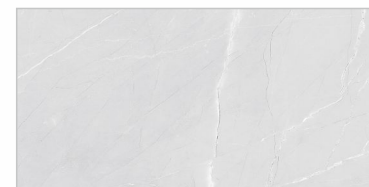

Design Name:

ARMANI GREY_ID

Glazed Porcelain Tiles

60X120cm
(23.62"x47.24")

60X60cm
(23.62"x23.62")

30X60cm
(11.81"x23.62")
Matt

AVAILABLE SIZES & SURFACES

- Glossy Surface
- Anti-Slip Surface
- R10 Surface
- Satin Surface
- R9 Surface
- R11 Surface