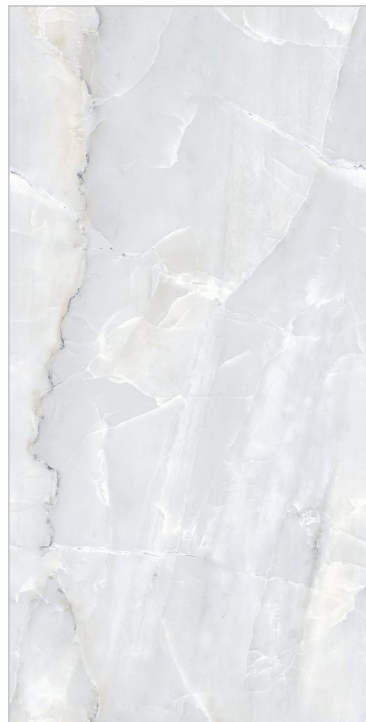

Design Name:
ATLANTIS BLUE

Glazed Porcelain Tiles

60X120cm
(23.62"x47.24")