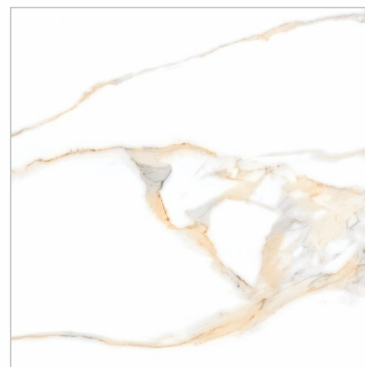

60X60cm
(23.62"x23.62")