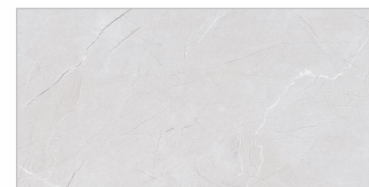

Design Name :

AMFORA BIANCO

Glazed Porcelain Tiles

60X120cm
(23.62"x47.24")

60X60cm
(23.62"x23.62")

30X60cm
(11.81"x23.62") Matt

AVAILABLE SIZES & SURFACES

- Glossy Surface
- Anti-Slip Surface
- R10 Surface
- Satin Surface
- R9 Surface
- R11 Surface