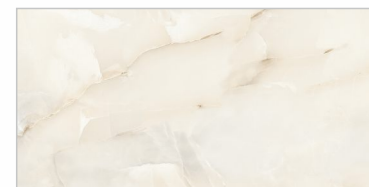

30X60cm
(11.81"x23.62")
Matt