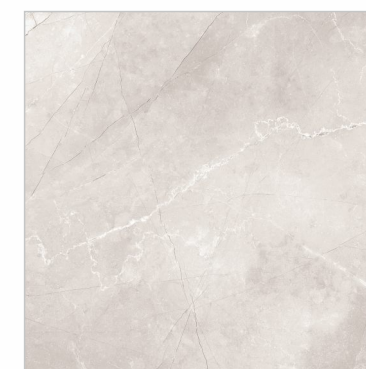

60X60cm
(23.62"x23.62")