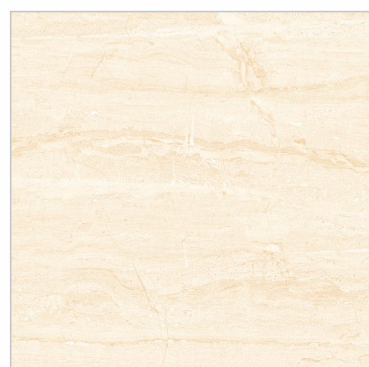

60x120cm / 23.62"x47.24"
60x60cm / 23.62"x23.62"
30x60cm / 11.81"x23.62"

Sky Onyx_Id \ 60x120cm \ Glossy Surface

Design Name :
SANDSTONE LIGHT

Glazed Porcelain Tiles

60X120cm
(23.62"x47.24")

60X60cm
(23.62"x23.62")