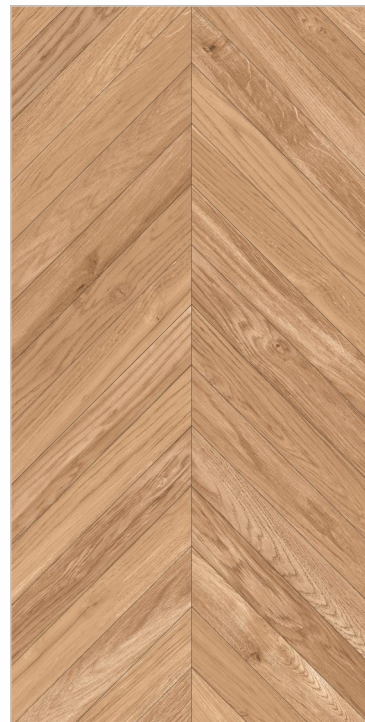

100x100cm / 39.37"x39.37"
120x120cm / 47.24"x47.24"

Series Name :
FISHBONE

Glazed Porcelain Tiles

FISHBONE BEIGE
60X120cm (23.62"x47.24")

FISHBONE NOCHE
60X120cm (23.62"x47.24")

AVAILABLE SIZES & SURFACES

- Carving Surface
- Anti-Slip Surface
- R10 Surface
- Satin Surface
- R9 Surface
- R11 Surface