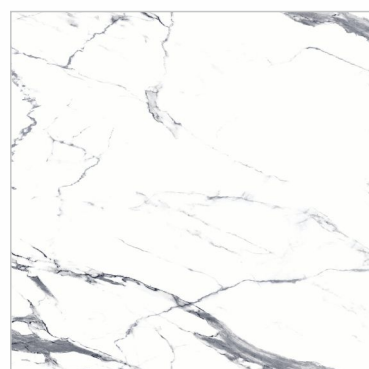

60X60cm
(23.62"x23.62")