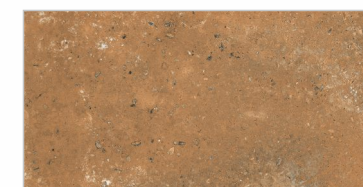

AVAILABLE SIZES & SURFACES

- Glossy Surface
- Anti-Slip Surface
- R10 Surface
- Satin Surface
- R9 Surface
- R11 Surface

Design Name :
ILDUM BEIGE

Glazed Porcelain Tiles

60X120cm
(23.62"x47.24")

60X60cm
(23.62"x23.62")