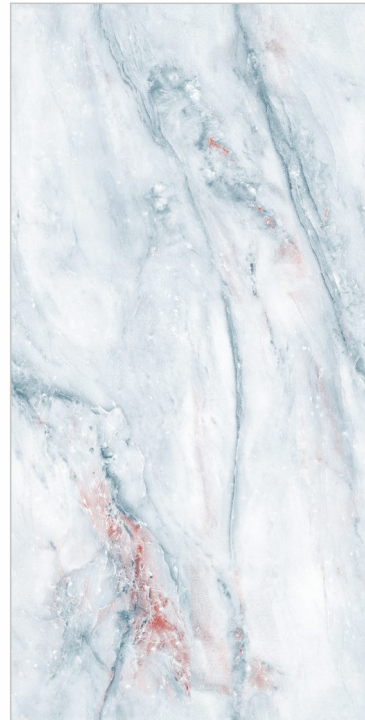

PLAZZO AQUA
60X120cm (23.62"x47.24")