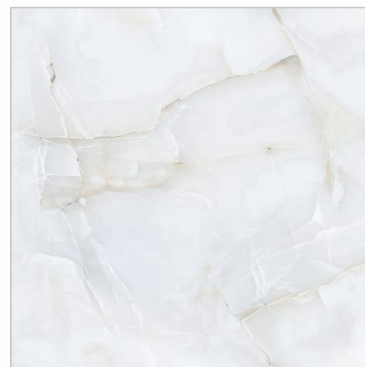

60X60cm
(23.62"x23.62")