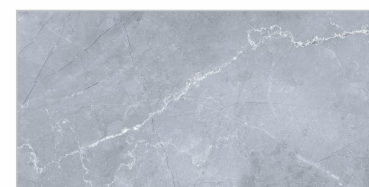

80x80cm / 31.49"x31.49"

60x120cm / 23.62"x47.24"
60x60cm / 23.62"x23.62"
30x60cm / 11.81"x23.62"

Rock Grey \ 80x80cm \ R9 Surface

Design Name :
PULPIS GRIS

Glazed Porcelain Tiles

60X120cm
(23.62"x47.24")

60X60cm
(23.62"x23.62")