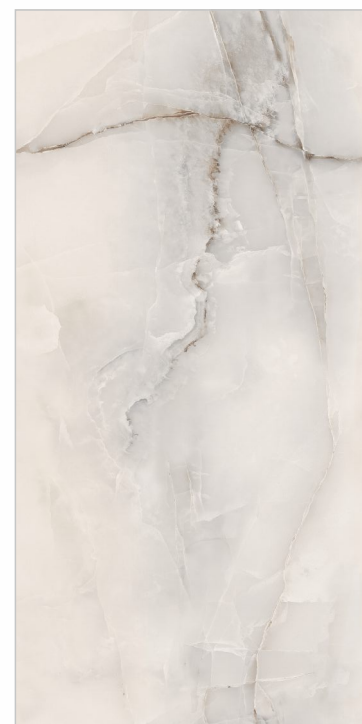

Design Name:
ANTY SKY

Glazed Porcelain Tiles

60X120cm
(23.62"x47.24")