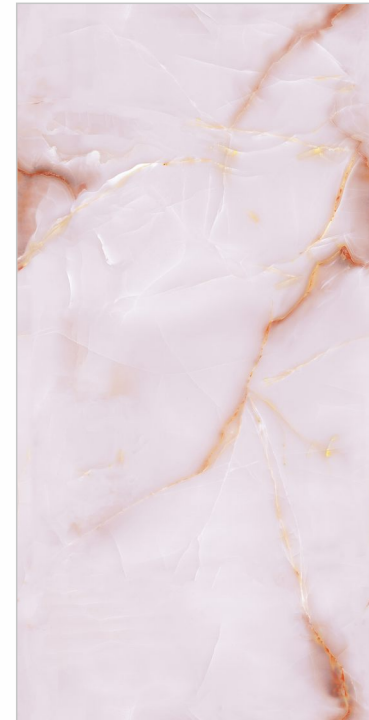

EDONYX IVORY
60X120cm (23.62"x47.24")

LIPICA BLUE
60X120cm (23.62"x47.24")

PLAZZO AQUA
60X120cm (23.62"x47.24")

ROLEX PINK
60X120cm (23.62"x47.24")

BULGARI CHOCO
60X120cm (23.62"x47.24")

BLACK WONDER
60X120cm (23.62"x47.24")