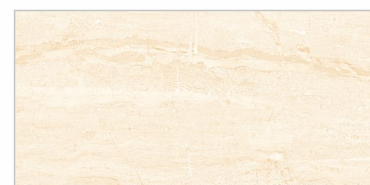

60x120cm / 23.62"x47.24"
60x60cm / 23.62"x23.62"
30x60cm / 11.81"x23.62"

Sky Onyx_Id \ 60x120cm \ Glossy Surface

Design Name :
SANDSTONE LIGHT

Glazed Porcelain Tiles

60X120cm
(23.62"x47.24")

60X60cm
(23.62"x23.62")