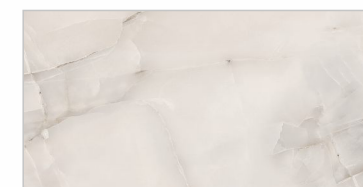

30X60cm
(11.81"x23.62") Matt