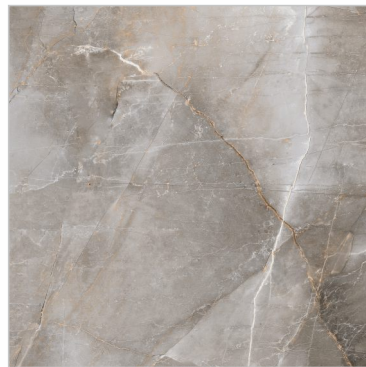

60x60cm
(23.62"x23.62")