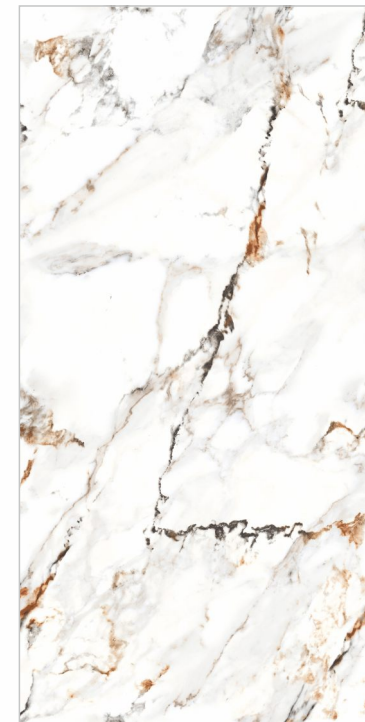

60X60cm
(23.62"x23.62")

30X60cm
(11.81"x23.62") Matt

AVAILABLE SIZES & SURFACES

- Glossy Surface
- Anti-Slip Surface
- R10 Surface
- Satin Surface
- R9 Surface
- R11 Surface

Design Name :
ARBESTARO GOLD

Glazed Porcelain Tiles