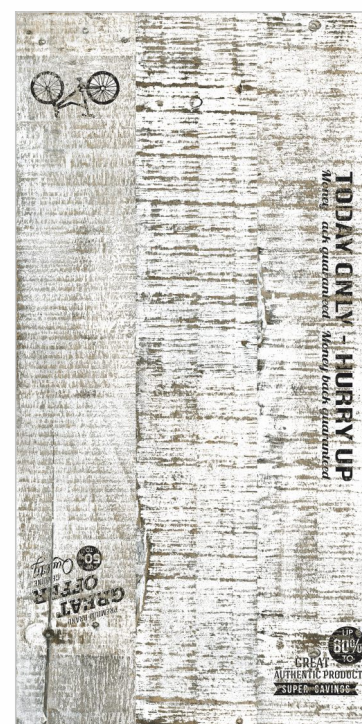

60x120cm / 23.62"x47.24"

Fishbone Beige & Noche \ 60x120cm \ R9 Surface

Design Name:
GRIGIO GREY

Glazed Porcelain Tiles

60X120cm
(23.62"x47.24")

60X60cm
(23.62"x23.62")

30X60cm
(11.81"x23.62") Matt

AVAILABLE SIZES & SURFACES

- Glossy Surface
- Anti-Slip Surface
- R10 Surface
- Carving Surface
- R9 Surface
- R11 Surface
- Satin Surface

Design Name:
GROOVY WOOD

Glazed Porcelain Tiles

60X120cm
(23.62"x47.24")

60X60cm
(23.62"x23.62")