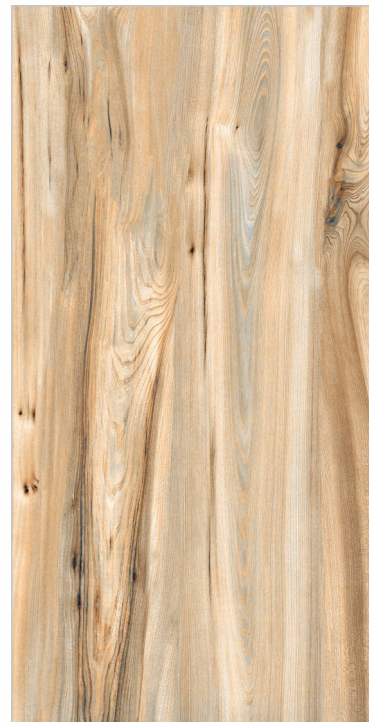

Design Name :
KING WOOD ANTIQUE

Glazed Porcelain Tiles

60X120cm
(23.62"x47.24")

60X60cm
(23.62"x23.62")

30X60cm
(11.81"x23.62") Matt

AVAILABLE SIZES & SURFACES

- Satin Surface
- Anti-Slip Surface
- R9 Surface
- R10 Surface
- R11 Surface