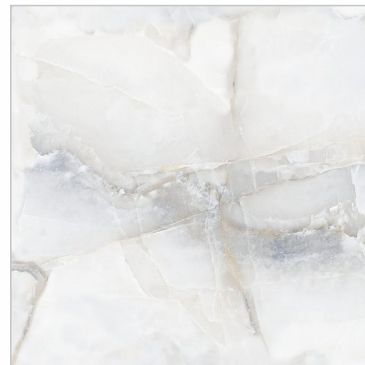

80x80cm / 31.49"x31.49"

60x120cm / 23.62"x47.24"
60x60cm / 23.62"x23.62"
30x60cm / 11.81"x23.62"

Armani Grey Light \ 60x120cm \ Glossy Surface

Design Name :
AQUARIUS ONYX GREY

Glazed Porcelain Tiles

60X120cm
(23.62"x47.24")