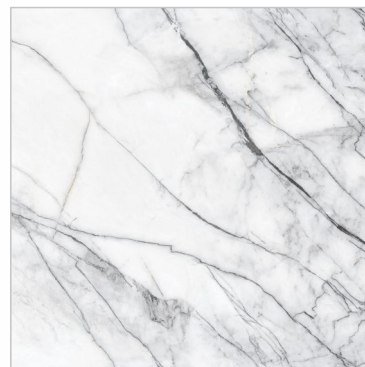

60X60cm
(23.62"x23.62")