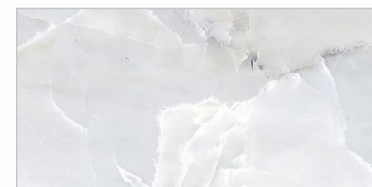

Glazed Porcelain Tiles

60X120cm
(23.62"x47.24")

60X60cm
(23.62"x23.62")

30X60cm
(11.81"x23.62")
Matt

AVAILABLE SIZES & SURFACES

- Glossy Surface
- Anti-Slip Surface
- R10 Surface
- Satin Surface
- R9 Surface
- R11 Surface