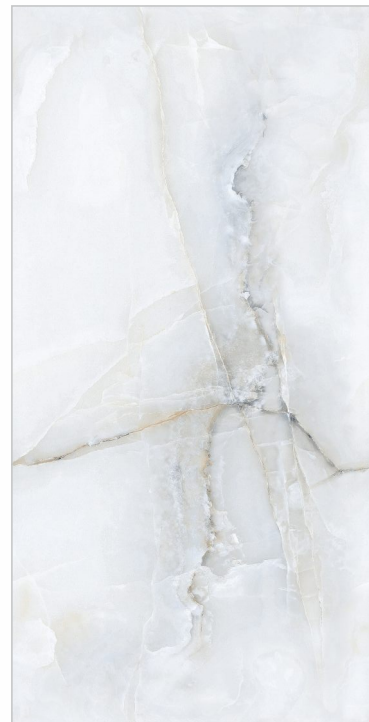

Design Name:
ANTIQUE ONYX BLUE_ID

Glazed Porcelain Tiles

60X120cm
(23.62"x47.24")