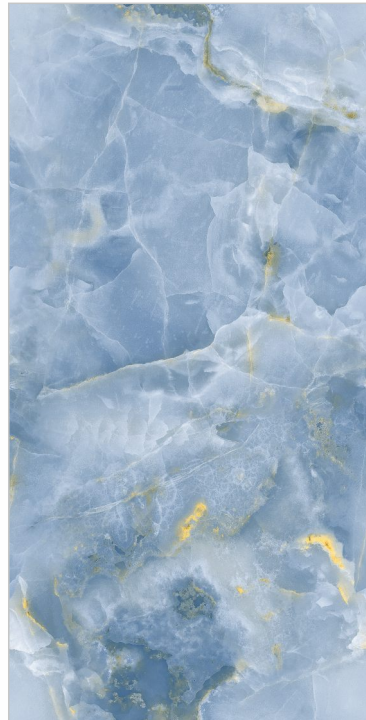

LIPICA BLUE
60X120cm (23.62"x47.24")