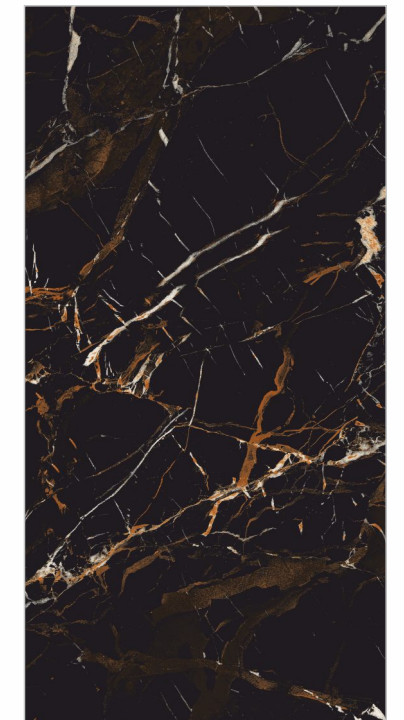

COAX BLACK
60X120cm (23.62"x47.24")

NERO MARQUIN
60X120cm (23.62"x47.24")

BLUE MOON
60X120cm (23.62"x47.24")

AMENTO
60X120cm (23.62"x47.24")

COSMIC BLACK
60X120cm (23.62"x47.24")

EMOLA BLACK
60X120cm (23.62"x47.24")