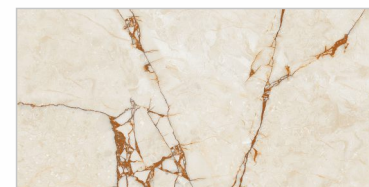

Design Name:
TITAN CREMA

Glazed Porcelain Tiles

60X120cm
(23.62"x47.24")

60X60cm
(23.62"x23.62")

30X60cm
(11.81"x23.62") Matt

AVAILABLE SIZES & SURFACES

- Glossy Surface
- Anti-Slip Surface
- R10 Surface
- Carving Surface
- R9 Surface
- R11 Surface
- Satin Surface